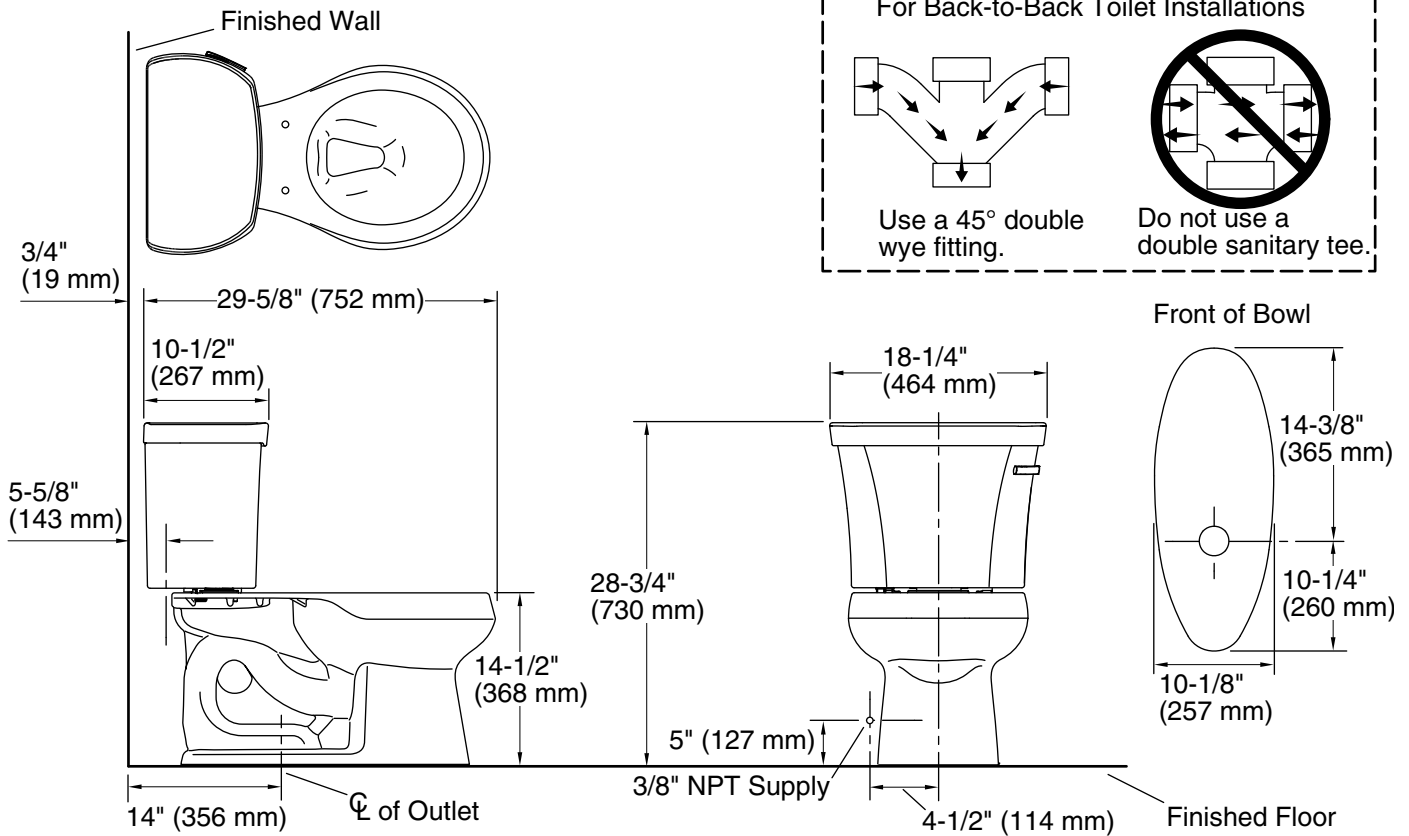

THE BOLD LOOK
OF **KOHLER®**

Technical Information

All product dimensions are nominal.

Toilet type:	Two-piece, Floor-mount
Waste Outlet:	Floor
Bowl shape:	Round-front
Flush type:	Class Five®
Trap passageway:	2-1/8" (54 mm)
Water Consumption	
Full:	1.28 gpf (4.8 lpf)
Water surface size:	10-1/2" x 7-3/4" (267 mm x 197 mm)
Rim to water surface:	5-1/4" (133 mm)
Rough-in:	14" (356 mm)
Seat-mounting holes:	5-1/2" (140 mm)

Notes

Install this product according to the installation instructions.

For back-to-back toilet installations: Use only a 45° double wye fitting.